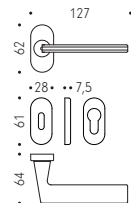

COLOMBO DESIGN 2026

AM 41 R-RY
Finishes: OL - HPS/1 - GM - UB - DG - CH

AM 19 BZG
Finishes: OL - HPS/1 - GM - UB - DG - CH

AM 41 RSM-RSMY
Finishes: OL - HPS/1 - GM - UB - DG - CH

AM 42 DK/SM
Finishes: OL - HPS/1 - GM - UB - DG - CH