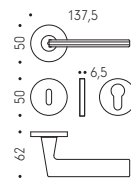

COLOMBO DESIGN 2026

AM 41 R-RY
Finishes: OL - HPS/1 - GM - UB - DG - CH

AM 19 BZG
Finishes: OL - HPS/1 - GM - UB - DG - CH

AM 41 RSM-RSMY
Finishes: OL - HPS/1 - GM - UB - DG - CH

AM 42 DK/SM
Finishes: OL - HPS/1 - GM - UB - DG - CH