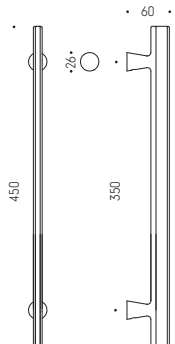

Type: Maniglione senza rosette_Pull handle without roses
Finish: Umber Bronze

Finishes

- | | |
|--|--|
|  (30) OL Oropius |   (10) UB Umber Bronze |
|  (30) HPS/1 Zirconium Stainless-Steel |   (10) DG Dark Green |
|  (30) GM Grafite Mat |   (10) CH Cherry |