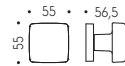

AM 25
Finishes: OL - HPS/1 - GM - UB - DG - CH

Technicals 6mm

Kubo

Colombo Design

Material: Cromall®

Finishes

Type: Porta_Door
Finish: Cromo

-  (10) CR Cromo
-  (10) CM Cromat
-  (30) GM Grafite Mat
-   (10) SM Silvermat
-   (10) UB Umber Bronze
-   (10) NM Neromat