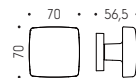

ID 55

Finishes: CR - CM - GM - SM - UB - NM

Technicals