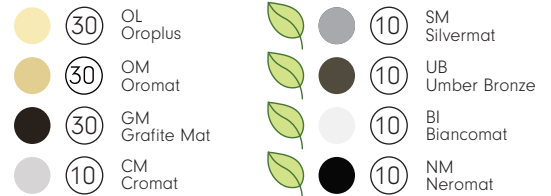

Finishes

Technicals 6mm