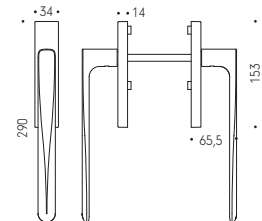

ID813 YQ
Finishes: OL - CM
SM - NM

Technicals