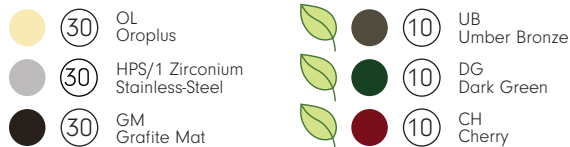

Finishes

AM 313/0
Finishes: OL - HPS/1
GM - UB - DG - CH