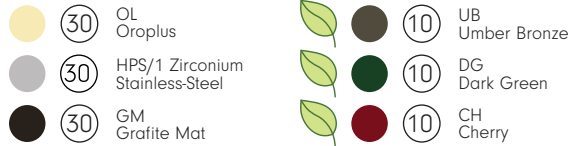

Technicals

Finishes

ID 713 Q
Finishes: OL - OM - HPS/1
GM - CM - SM - UB - BI - NM

ID813 YQ
Finishes: OL - CM
SM - NM

Technicals

Nottolino Laconico

Privacy sets

Material: Cromall®

Type: Nottolini_Privacy set
Finishes: Oroplus

Finishes

AM 19 BZG
Finishes: OL - HPS/1
GM - UB - DG - CH

Technicals 6mm

Nottolini Robot6/6S

Privacy sets

Material: Cromall®

Type: Nottolini_Privacy set
Finishes: Umber Bronze and Oromat