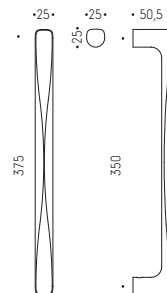

ID 66

Finishes: OL - OM - HPS/1
GM - CM - SM - UB - BI - NM

Technicals