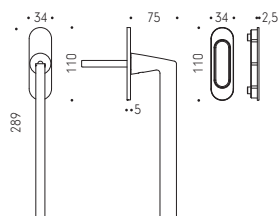

ID713 Q - ID813 YQ

Colombo Design

Material: Ottone_Brass

Type: Maniglione per alzante scorrevole
Pull-up handle for sliding door
Finish: Cromat

Finishes

AM 313/0
Finishes: OL - HPS/1
GM - UB - DG - CH

AM 413 Y/0
Finishes: OL - HPS/1
GM - UB - DG - CH