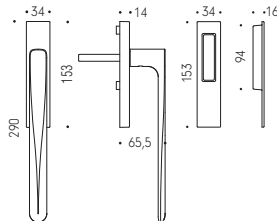

ID 713 Q
Finishes: OL - OM - HPS/1
GM - CM - SM - UB - BI - NM