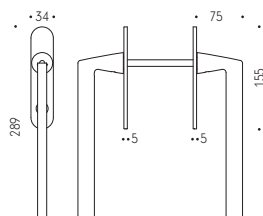

ID713 Q - ID813 YQ

Colombo Design

Material: Ottone_Brass

Type: Maniglione per alzante scorrevole
Pull-up handle for sliding door
Finish: Cromat

Finishes

AM 313/0
Finishes: OL - HPS/1
GM - UB - DG - CH

AM 413 Y/0
Finishes: OL - HPS/1
GM - UB - DG - CH