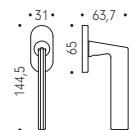

COLOMBO DESIGN 2026

AM 41 R-RY
Finishes: OL - HPS/1 - GM - UB - DG - CH

AM 19 BZG
Finishes: OL - HPS/1 - GM - UB - DG - CH

AM 41 RSM-RSMY
Finishes: OL - HPS/1 - GM - UB - DG - CH

AM 42 DK/SM
Finishes: OL - HPS/1 - GM - UB - DG - CH