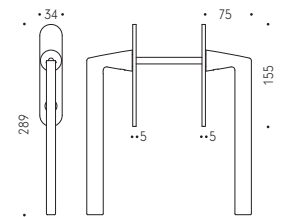

Maniglia per porta_Door handle
 Technicals: 6mm | Material: Cromall®

30 OL Oropus

30 GM Grafite Mat

10 DG Dark Green

30 HPS/1 Zirconium Stainless-Steel

10 UB Umber Bronze

10 CH Cherry

AM 41 R-RY

AM 19 BZG

AM 41 RSM-RSMY

AM 42 DK/SM

AM313/0 - AM413 Y/0

Maniglione per alzante scorrevole_Pull-up handle for sliding door
 Technicals: Zero Evolution | material: Ottone/Cromall®_Brass/Cromall®

- 30 OL Oropus
- 30 HPS/1 Zirconium Stainless-Steel
- 30 GM Grafite Mat
- 10 UB Umber Bronze
- 10 DG Dark Green
- 10 CH Cherry

AM 313/0

AM 413 Y/0

LACONICO

Maniglione senza rosette_Pull handle without roses
 Material: Cromall®

- 30 OL Oropus
- 30 HPS/1 Zirconium Stainless-Steel
- 30 GM Grafite Mat
- 10 UB Umber Bronze
- 10 DG Dark Green
- 10 CH Cherry