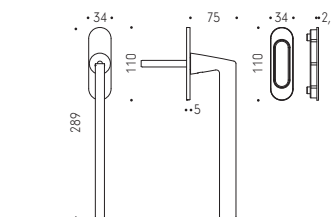

Maniglia per porta_Door handle
 Technicals: 6mm | Material: Cromall®

30 OL Oropus

30 GM Grafite Mat

10 DG Dark Green

30 HPS/1 Zirconium Stainless-Steel

10 UB Umber Bronze

10 CH Cherry

AM 41 R-RY

AM 19 BZG

AM 41 RSM-RSMY

AM 42 DK/SM

AM313/0 - AM413 Y/0

Maniglione per alzante scorrevole_Pull-up handle for sliding door
 Technicals: Zero Evolution | material: Ottone/Cromall®_Brass/Cromall®

- 30 OL Oropus
- 30 HPS/1 Zirconium Stainless-Steel
- 30 GM Grafite Mat
- 10 UB Umber Bronze
- 10 DG Dark Green
- 10 CH Cherry

AM 313/0

AM 413 Y/0

LACONICO

Maniglione senza rosette_Pull handle without roses
 Material: Cromall®

- 30 OL Oropus
- 30 HPS/1 Zirconium Stainless-Steel
- 30 GM Grafite Mat
- 10 UB Umber Bronze
- 10 DG Dark Green
- 10 CH Cherry