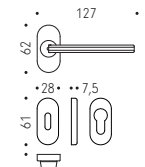

AM 41 RSM-RSMY