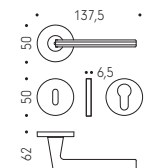

Maniglia per porta_Door handle
 Technicals: 6mm | Material: Cromall®

30 OL Oropus

30 GM Grafite Mat

10 DG Dark Green

30 HPS/1 Zirconium Stainless-Steel

10 UB Umber Bronze

10 CH Cherry

AM 41 R-RY