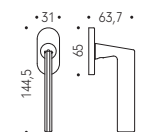

AM 42 DK/SM

AM313/0 - AM413 Y/0

Maniglione per alzante scorrevole_Pull-up handle for sliding door
Technicals: Zero Evolution | material: Ottone/Cromall®_Brass/Cromall®