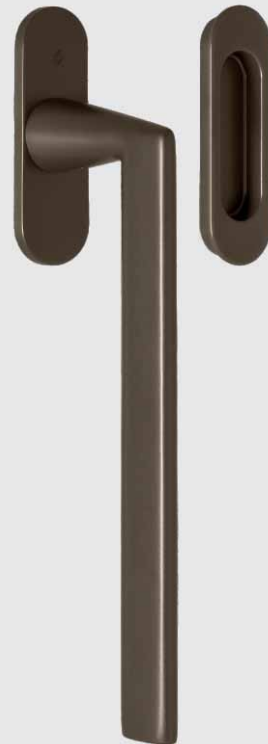

Maniglia per porta_Door handle
 Technicals: 6mm | Material: Cromall®

30 OL Oropus

30 GM Grafite Mat

10 DG Dark Green

30 HPS/1 Zirconium Stainless-Steel

10 UB Umber Bronze

10 CH Cherry

AM 41 R-RY

AM 19 BZG

AM 41 RSM-RSMY

AM 42 DK/SM

AM313/0 - AM413 Y/0

Maniglione per alzante scorrevole_Pull-up handle for sliding door
 Technicals: Zero Evolution | material: Ottone/Cromall®_Brass/Cromall®

- 30 OL Oropus
- 30 HPS/1 Zirconium Stainless-Steel
- 30 GM Grafite Mat
- 10 UB Umber Bronze
- 10 DG Dark Green
- 10 CH Cherry

AM 313/0

AM 413 Y/0

LACONICO

Maniglione senza rosette_Pull handle without roses
 Material: Cromall®

- 30 OL Oropus
- 30 HPS/1 Zirconium Stainless-Steel
- 30 GM Grafite Mat
- 10 UB Umber Bronze
- 10 DG Dark Green
- 10 CH Cherry

AM 16

HALO

Pomolo girevole/fisso per porta_Door Knob
 Technicals: 6mm | Material: Ottone_Brass

- 30 OL Oropus
- 30 HPS/1 Zirconium Stainless-Steel
- 30 GM Grafite Mat
- 10 UB Umber Bronze
- 10 DG Dark Green
- 10 CH Cherry