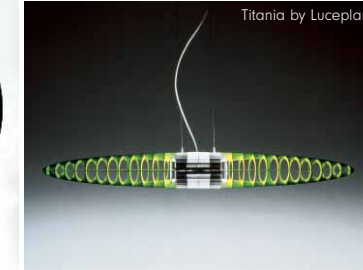

When the touch of a handle speaks of a cleaner future.

Frametable by Alias

Le Lola by Luceplan

Physix_kinematics by Vitra

Meda pro by Vitra

Titania by Luceplan

Lightlight carbon chair by Alias

LACONICA

Maniglia per porta_Door handle
 Technicals: 6mm | Material: Cromall®

30 OL Oropus

30 GM Grafite Mat

10 DG Dark Green

30 HPS/1 Zirconium Stainless-Steel

10 UB Umber Bronze

10 CH Cherry

AM 41 R-RY

AM 19 BZG

AM 41 RSM-RSMY

AM 42 DK/SM

AM313/0 - AM413 Y/0

Maniglione per alzante scorrevole_Pull-up handle for sliding door
 Technicals: Zero Evolution | material: Ottone/Cromall®_Brass/Cromall®

- 30 OL Oropus
- 30 HPS/1 Zirconium Stainless-Steel
- 30 GM Grafite Mat
- 10 UB Umber Bronze
- 10 DG Dark Green
- 10 CH Cherry