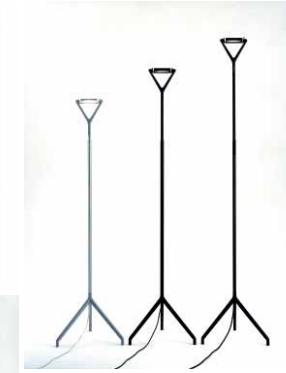

Quando il tocco della maniglia racconta un futuro più pulito.

Created for those who seek authentic elegance, Laconica celebrates form in its purest simplicity. The design is straightforward.

A purer gesture, finishes made with solvent-free powder coatings and eco-sustainable industrial processes that speak to the heart, the environment, and our ethical values. Guaranteed for 10 years.

When the touch of a handle speaks of a cleaner future.

Frametable by Alias

Le Lola by Luceplan

Physix_kinematics by Vitra

Meda pro by Vitra

Titania by Luceplan

Lightlight carbon chair by Alias

LACONICA

Maniglia per porta_Door handle
 Technicals: 6mm | Material: Cromall®

30 OL Oropus

30 GM Grafite Mat

10 DG Dark Green

30 HPS/1 Zirconium Stainless-Steel

10 UB Umber Bronze

10 CH Cherry

AM 41 R-RY