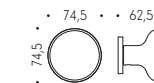

LACONICA

Maniglia per porta_Door handle
Technicals: 6mm | Material: Cromall®

30 OL Oropus

30 GM Grafite Mat

10 DG Dark Green

30 HPS/1 Zirconium Stainless-Steel

10 UB Umber Bronze

10 CH Cherry

AM313/0 - AM413 Y/0

Maniglione per alzante scorrevole_Pull-up handle for sliding door
Technicals: Zero Evolution | material: Ottone/Cromall®_Brass/Cromall®

- 30 OL Oropus
- 30 HPS/1 Zirconium Stainless-Steel
- 30 GM Grafite Mat
- 10 UB Umber Bronze
- 10 DG Dark Green
- 10 CH Cherry

LACONICO

Maniglione senza rosette_Pull handle without roses
Material: Cromall®

- 30 OL Oropus
- 30 HPS/1 Zirconium Stainless-Steel
- 30 GM Grafite Mat
- 10 UB Umber Bronze
- 10 DG Dark Green
- 10 CH Cherry

HALO

Pomolo girevole/fisso per porta_Door Knob
Technicals: 6mm | Material: Ottone_Brass

- 30 OL Oropus
- 30 HPS/1 Zirconium Stainless-Steel
- 30 GM Grafite Mat
- 10 UB Umber Bronze
- 10 DG Dark Green
- 10 CH Cherry

AM 25 FISSO