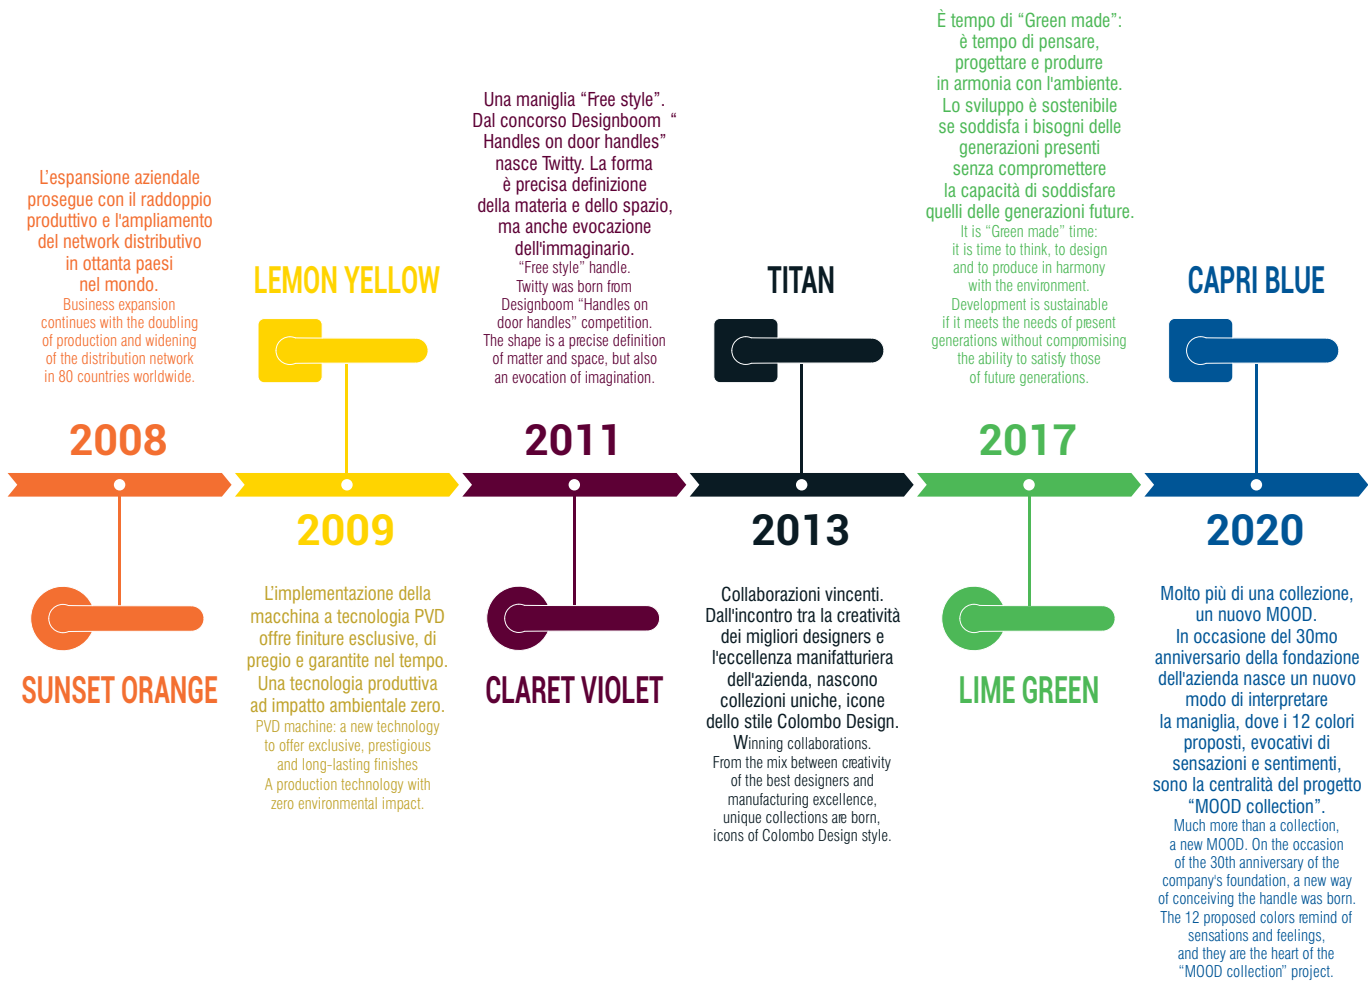

The design is also new: "One" and "OneQ" are the first two models of the collection, designed by Colombo Design.

Handles with soft and clean lines, which can be easily declined in all RAL color variants.

So there is no limit to creativity:
"we are up to all sorts of things ... and colors"!

12 colori per 12 tappe significative di un viaggio lungo 30 anni e proiettato verso il futuro. Ripercorrendo la storia di Colombo Design dal 1990 al 2020, sono stati individuati gli anni che hanno segnato in modo determinante lo sviluppo aziendale, associando ad ognuno di essi un colore tra quelli proposti.

12 colors for 12 significant stages of a 30-year journey projected towards the future. Tracing the history of Colombo Design from 1990 to 2020, we have identified the years that have decisively marked our company's development, associating each of them with one color from those proposed.

A range of 12 colors is available, carefully selected to define the mood of an environment, as well as the style of a door or window through tone-on-tone or contrasting combinations.

OCEAN BLUE
STRAWBERRY RED
SUNSET ORANGE