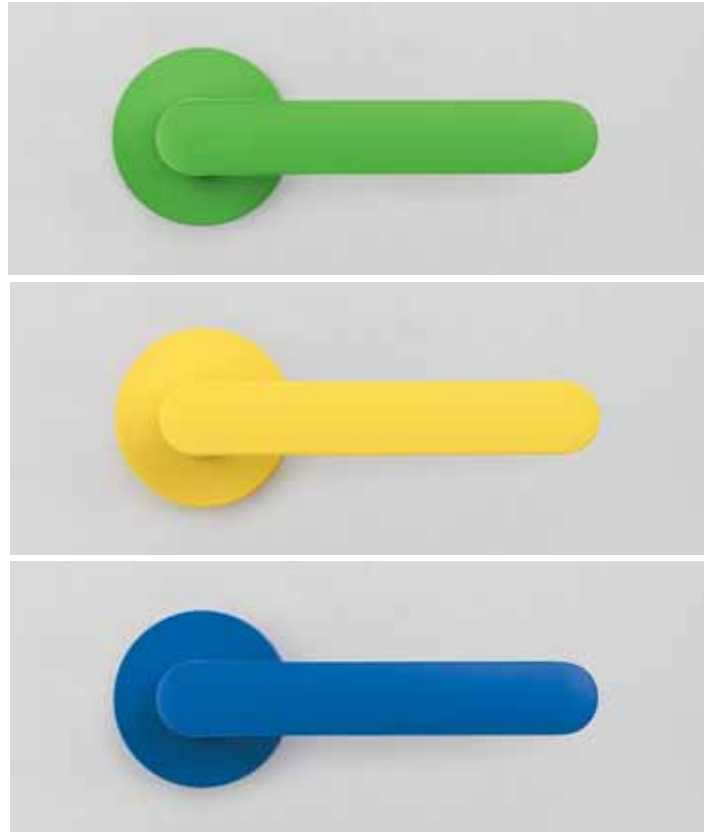

MOOD Collection.
Molto più
di una collezione.

MOOD Collection.
Much more
than a collection.

LIME GREEN
LEMON YELLOW
CAPRI BLUE