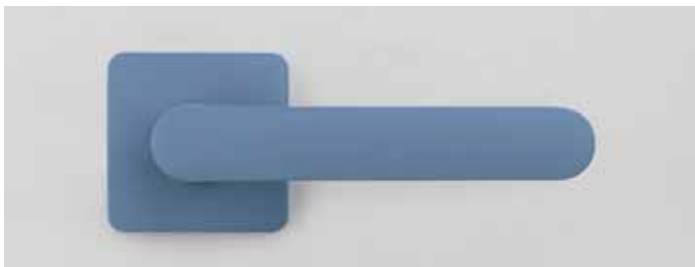

A disposizione una gamma di 12 colori, accuratamente selezionati per poter definire il *mood* di una stanza, così come lo stile di una porta o di un serramento attraverso accostamenti tono su tono o in contrasto.

A range of 12 colors is available, carefully selected to define the mood of an environment, as well as the style of a door or window through tone-on-tone or contrasting combinations.

OCEAN BLUE
STRAWBERRY RED
SUNSET ORANGE