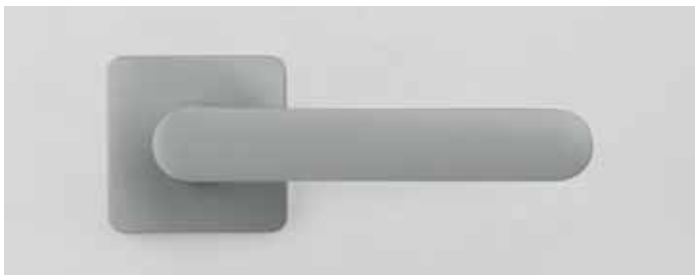

L'elevata qualità del materiale e l'utilizzo di vernici di ultima generazione sono espressione di un rinnovato impegno verso la tutela dell'ambiente e la riduzione dello spreco delle risorse, fattori che consentono di estendere la garanzia di questa collezione a 10 anni.

La gestione accurata dei processi produttivi è confermata dalla certificazione UNI EN ISO 14001 «Sistema di gestione ambientale certificato».

The high quality of the material and the use of latest generation paints are the expression of a renewed commitment to protecting the environment and reducing the waste of resources, factors that allow the warranty of this collection to be extended to 10 years.

The careful management of production processes is confirmed by the UNI EN ISO 14001 "Certified environmental management system" certification.

WHITE
BLACK
SILVER