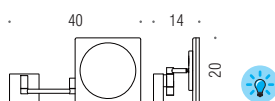

B9756

Specchio ingranditore (3x) a muro con luce a LED incorporata
Wall magnifying mirror (3 times) complete with LED built-in light

3W	V_{out} 12V DC	230V-50Hz	CE	IP44	□	A