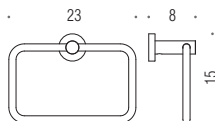

W4931
Porta salvietta ad anello
Ring towel holder