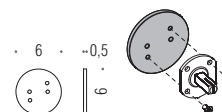

OM
Orimat

HPS/SS
HPS
Stainless-Steel

VT
Vetro
trasparente
Transparent glass

W4901
Porta sapone inamovibile
Irremovable soap dish holder

W4902
Porta bicchiere inamovibile
Irremovable glass holder

W4981
Spandisapone (L.0,15)
Soap dispenser