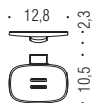

TRENTA

Design: Luca Colombo / Pio e Tito Toso lab

Ottone / Cromall®
Brass / Cromall®

GM
Grafite Mat