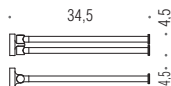

W4913
Porta salvietta doppio a snodo
Double bar towel holder