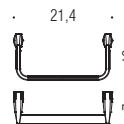

B3031
Porta salvietta ad anello
Ring towel holder

B3009
Porta salvietta
Towel holder

B3010
Porta salvietta
Towel holder

PT17
Appenditutto
Hook

PT27
Appenditutto
Hook

B3011
Porta salvietta
Towel holder

B3011XL
Porta salvietta
Towel holder