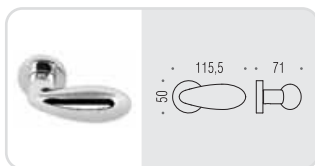

drop

Design: Luca Colombo

Materiale: Ottone
Material: Brass

HPS
Zirconium
gold HPS

CR
Cromo
Chrome

CM
Cromat
Matt chrome

BR
Bronzo
Bronze

LC 45