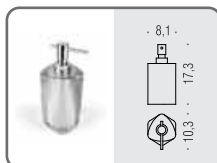

W4705
Spandisapone (L 0,20) d'appoggio
in resina con pompetta cromata

Resin standing soap dispenser
with chrome pump