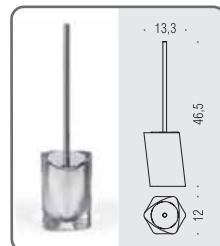

W4706
Porta scopino d'appoggio
in resina con manico cromato

Resin standing brush holder
with chrome WC stick