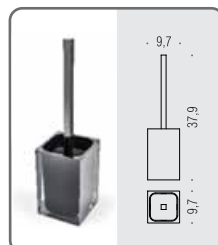

W4506
Porta scopino d'appoggio
in resina
Standing brush holder
in resin