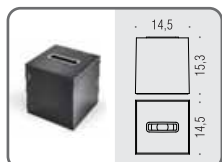

W4504
Porta Kleenex quadrato
in resina
Resin square tissue dispenser