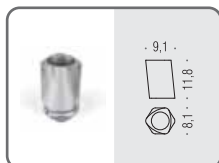

W4504
Porta Kleenex quadrato
in resina
Resin square tissue dispenser

W4503
Porta Kleenex rettangolare
in resina
Resin rectangular tissue dispenser

DROPY

W4701
Porta sapone d'appoggio
in resina

Standing soap dish holder
in resin and sand