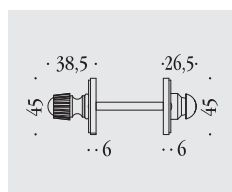

Capri

KCR19 BZG 6B