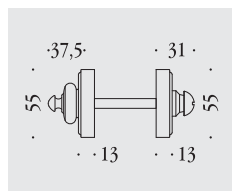

Byblos

KBY19 BZG 6GB