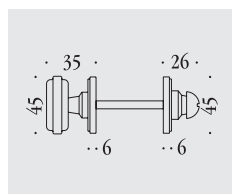

Nottolini
Privacy snibs

Antologhia)

nottolini toilet roses

materiale: ottone
material: brass

Accademia

KAC19 BZG 6B

Bellagio, Busiri

KBU19 BZG 6B