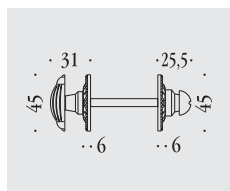

Louis XVI

KLU19 BZG 6B