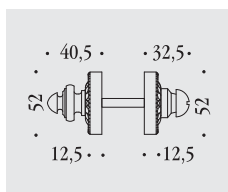

Impero

KIM19 BZG 6GB