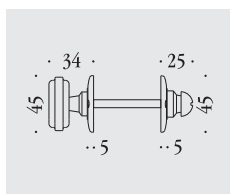

*Firenze, Lidia
Ottocento, Palatino
Settecento, Venezia*

KOT19 BZG 6B