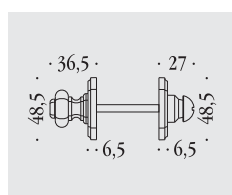

Nottolini
Privacy snibs

Antologhia)

nottolini toilet roses

materiale: ottone
material: brass

Accademia

KAC19 BZG 6B

Bellagio, Busiri

KBU19 BZG 6B