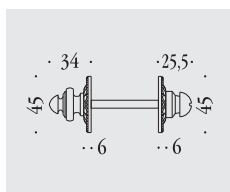

Impero

KIM19 BZG 6B